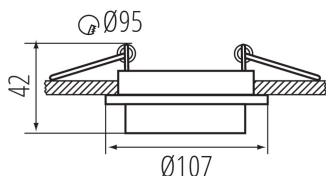

Ring for spotlight fittings

5905339331656

Kanlux AGEO is an original decorative ring that will become a decoration for any room. The light source is completely hidden in an adjustable, extending from the ring shade, which provides an interesting light effect. Kanlux AGEO is the ability to adjust the direction of light in the range of 20 degrees. The decorative ring is sold without a lamp holder - you decide which light source to use (the Gx5.3 or GU10 cap).

### GENERAL DATA:

**Colour:** black  
**Place of assembly:** Recessed mount in the ceiling  
**Place of application:** Indoors  
**Minimum distance from the illuminated object:** 0,5m  
**Decorative ring without a ceramic frame:** yes  
**The product is not suitable to be covered with a heat-insulating material:** yes  
**Height [mm]:** 42  
**Diameter [mm]:** 107  
**Assembly hole [mm]:** Ø95